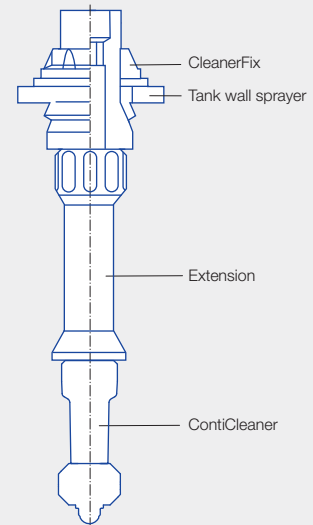

CleanerFix

- For tank installation from outside
- Suitable for ContiCleaner and other cleaning nozzles

CleanerFix

Extension

CleanerFix	Order No.
For installation of cleaning nozzles without entering the tank.	050.050.56.00.00.0
For simple, fast and safe exchange of cleaning nozzles in the tank.	
Extension for CleanerFix approx. 9.5 cm	050.050.53.10.00