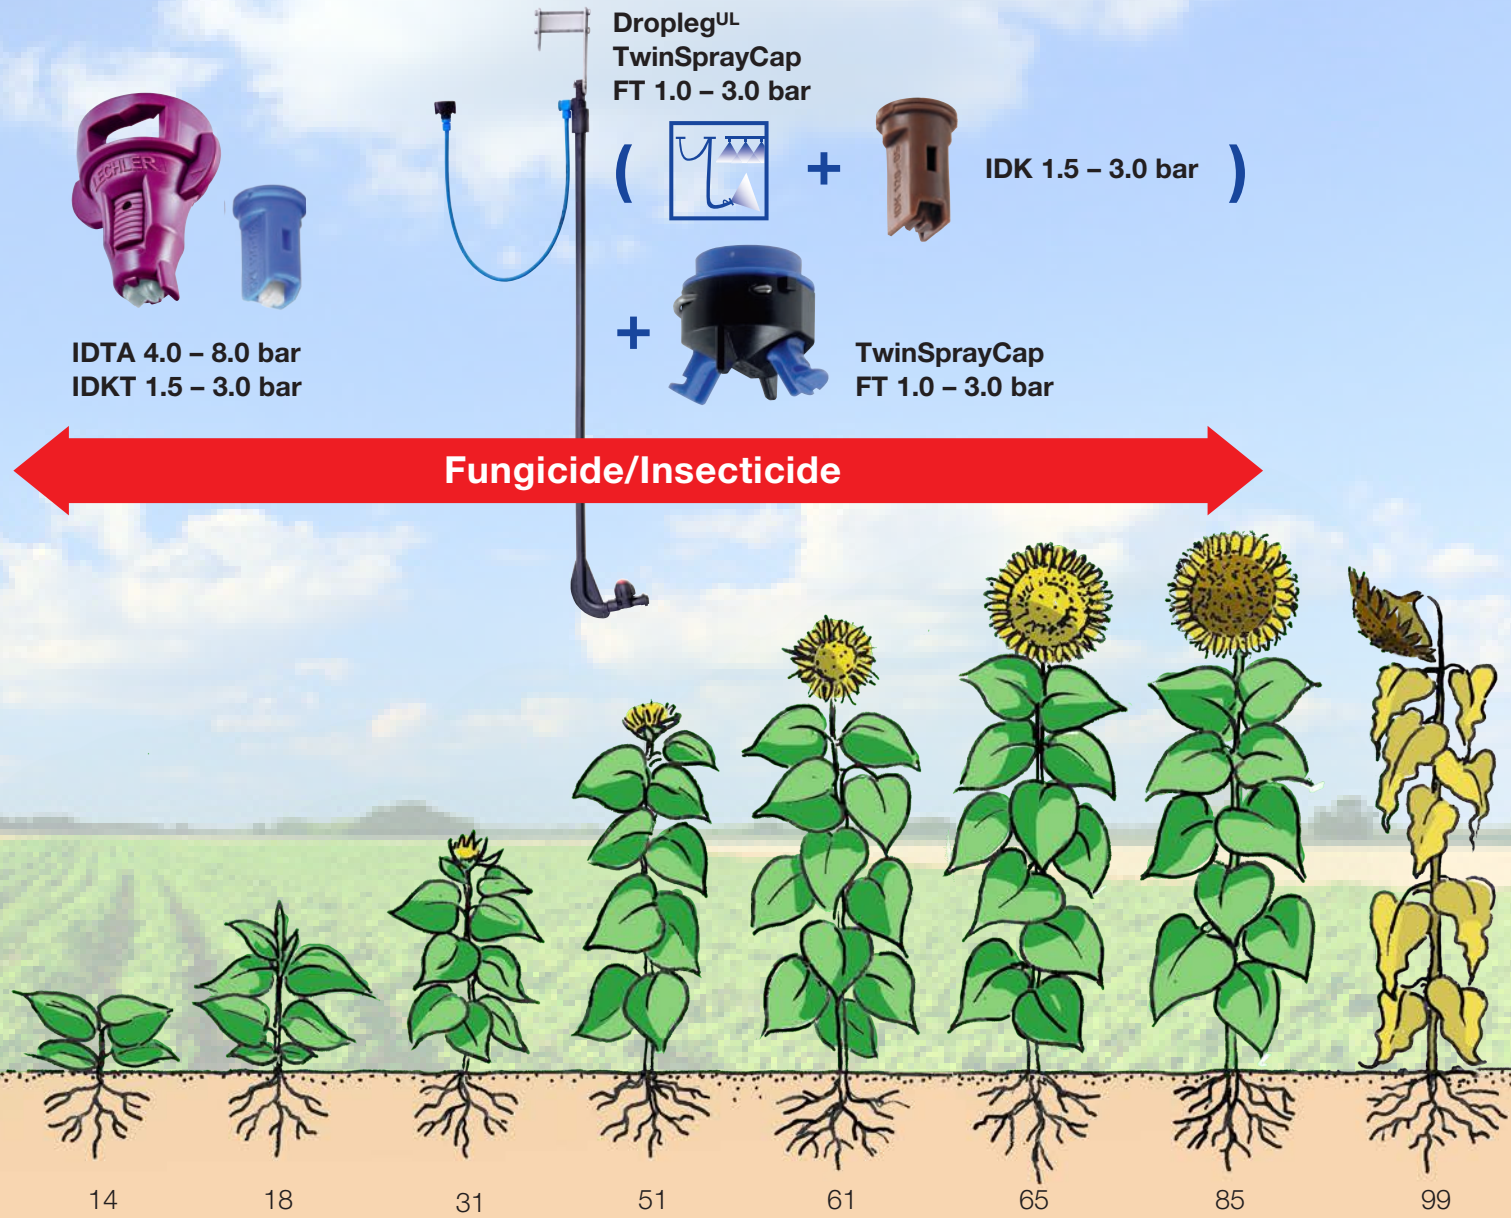

Nozzle recommendation in sunflowers

Herbicide application

ENGINEERING
YOUR SPRAY SOLUTION

Nozzle recommendation in sunflowers

Fungicide and insecticide application

ENGINEERING
YOUR SPRAY SOLUTION

BBCH growth stage