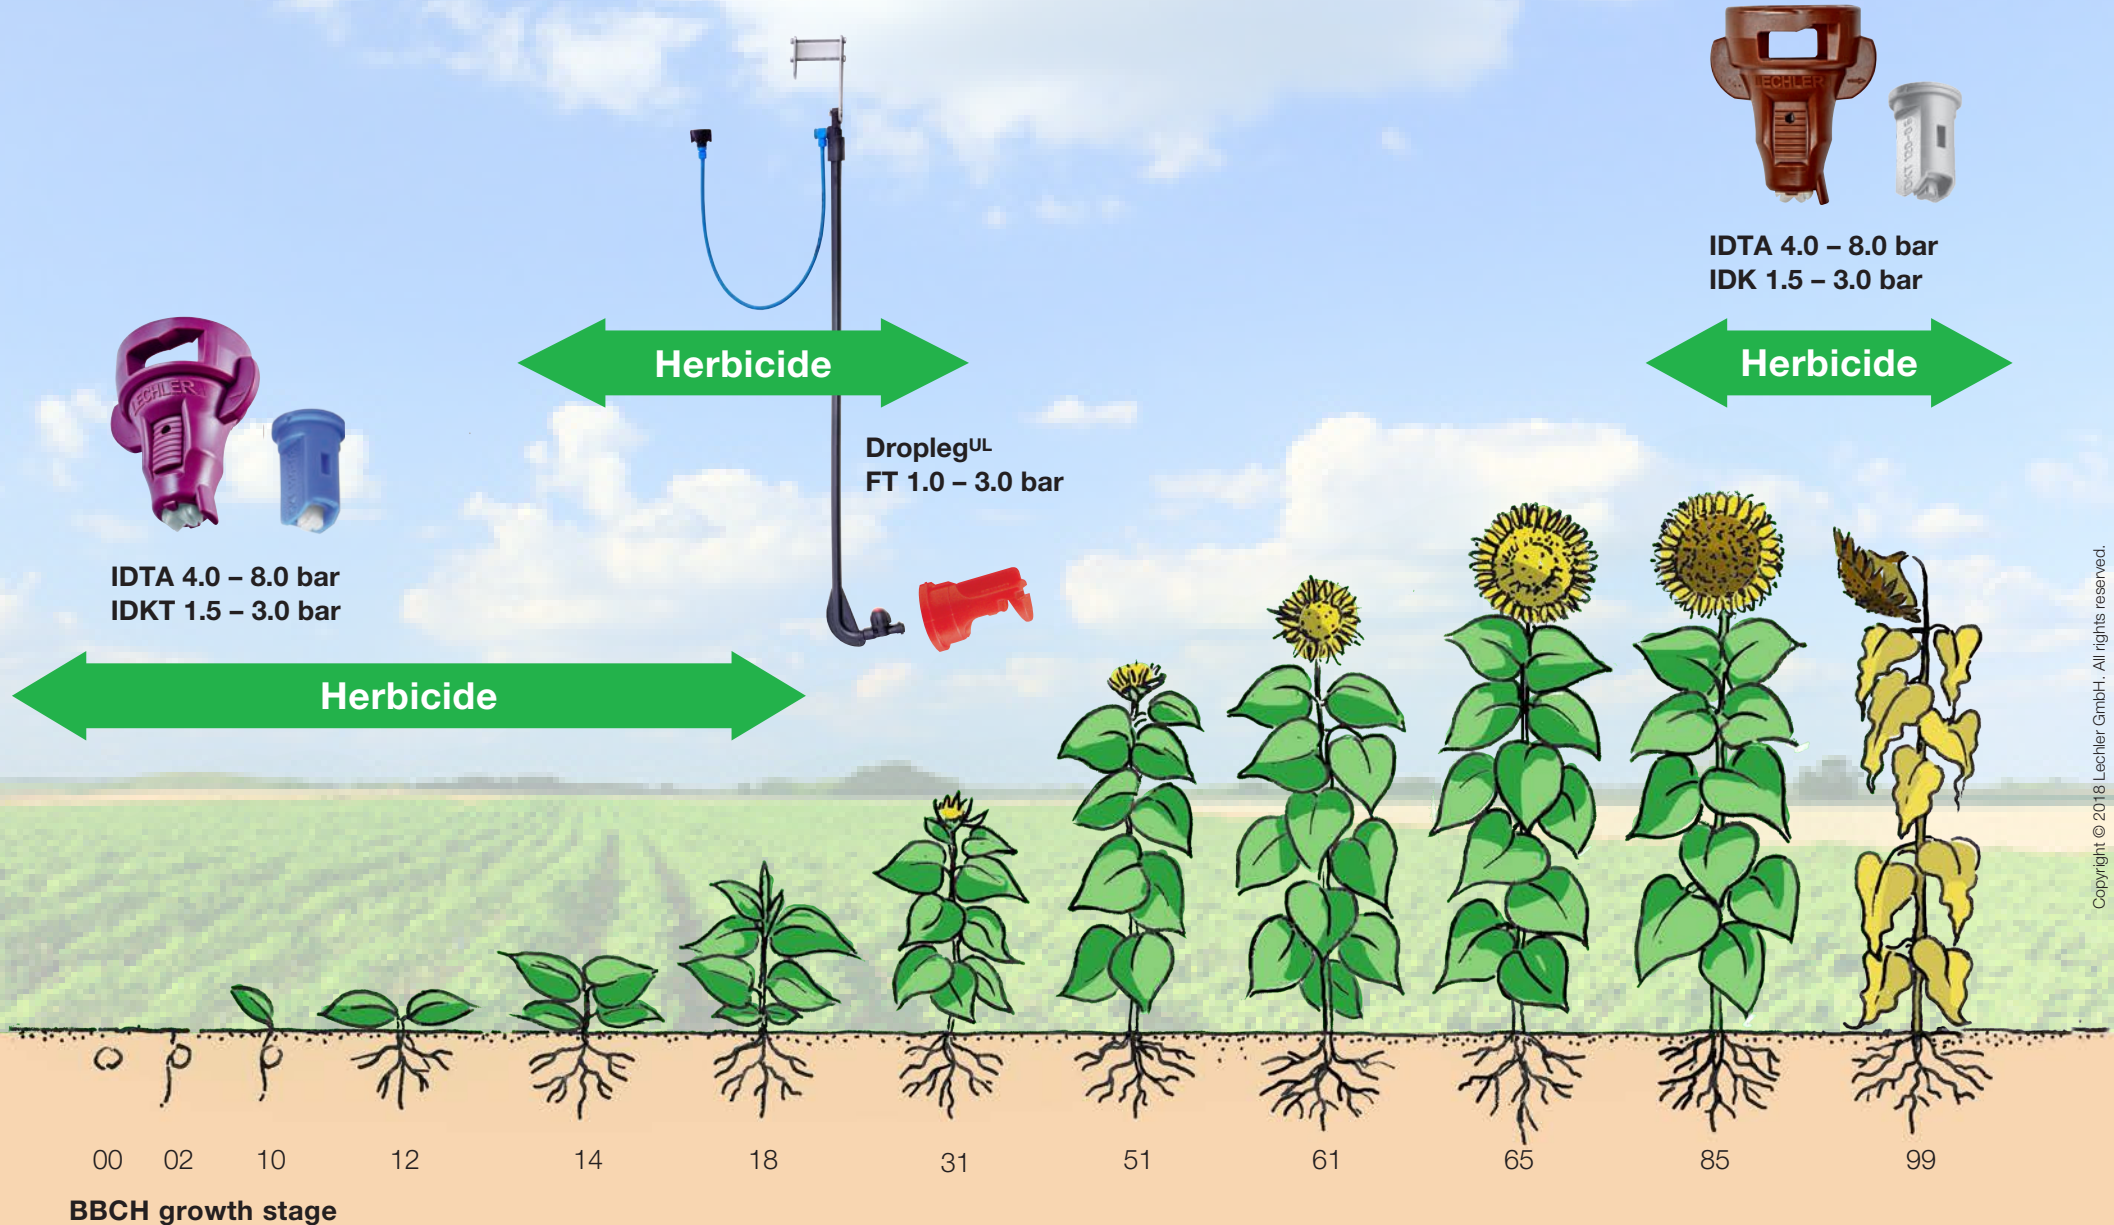

Nozzle recommendation in sunflowers

Herbicide application

ENGINEERING
YOUR SPRAY SOLUTION

Nozzle recommendation in sunflowers

Fungicide and insecticide application

ENGINEERING
YOUR SPRAY SOLUTION

BBCH growth stage