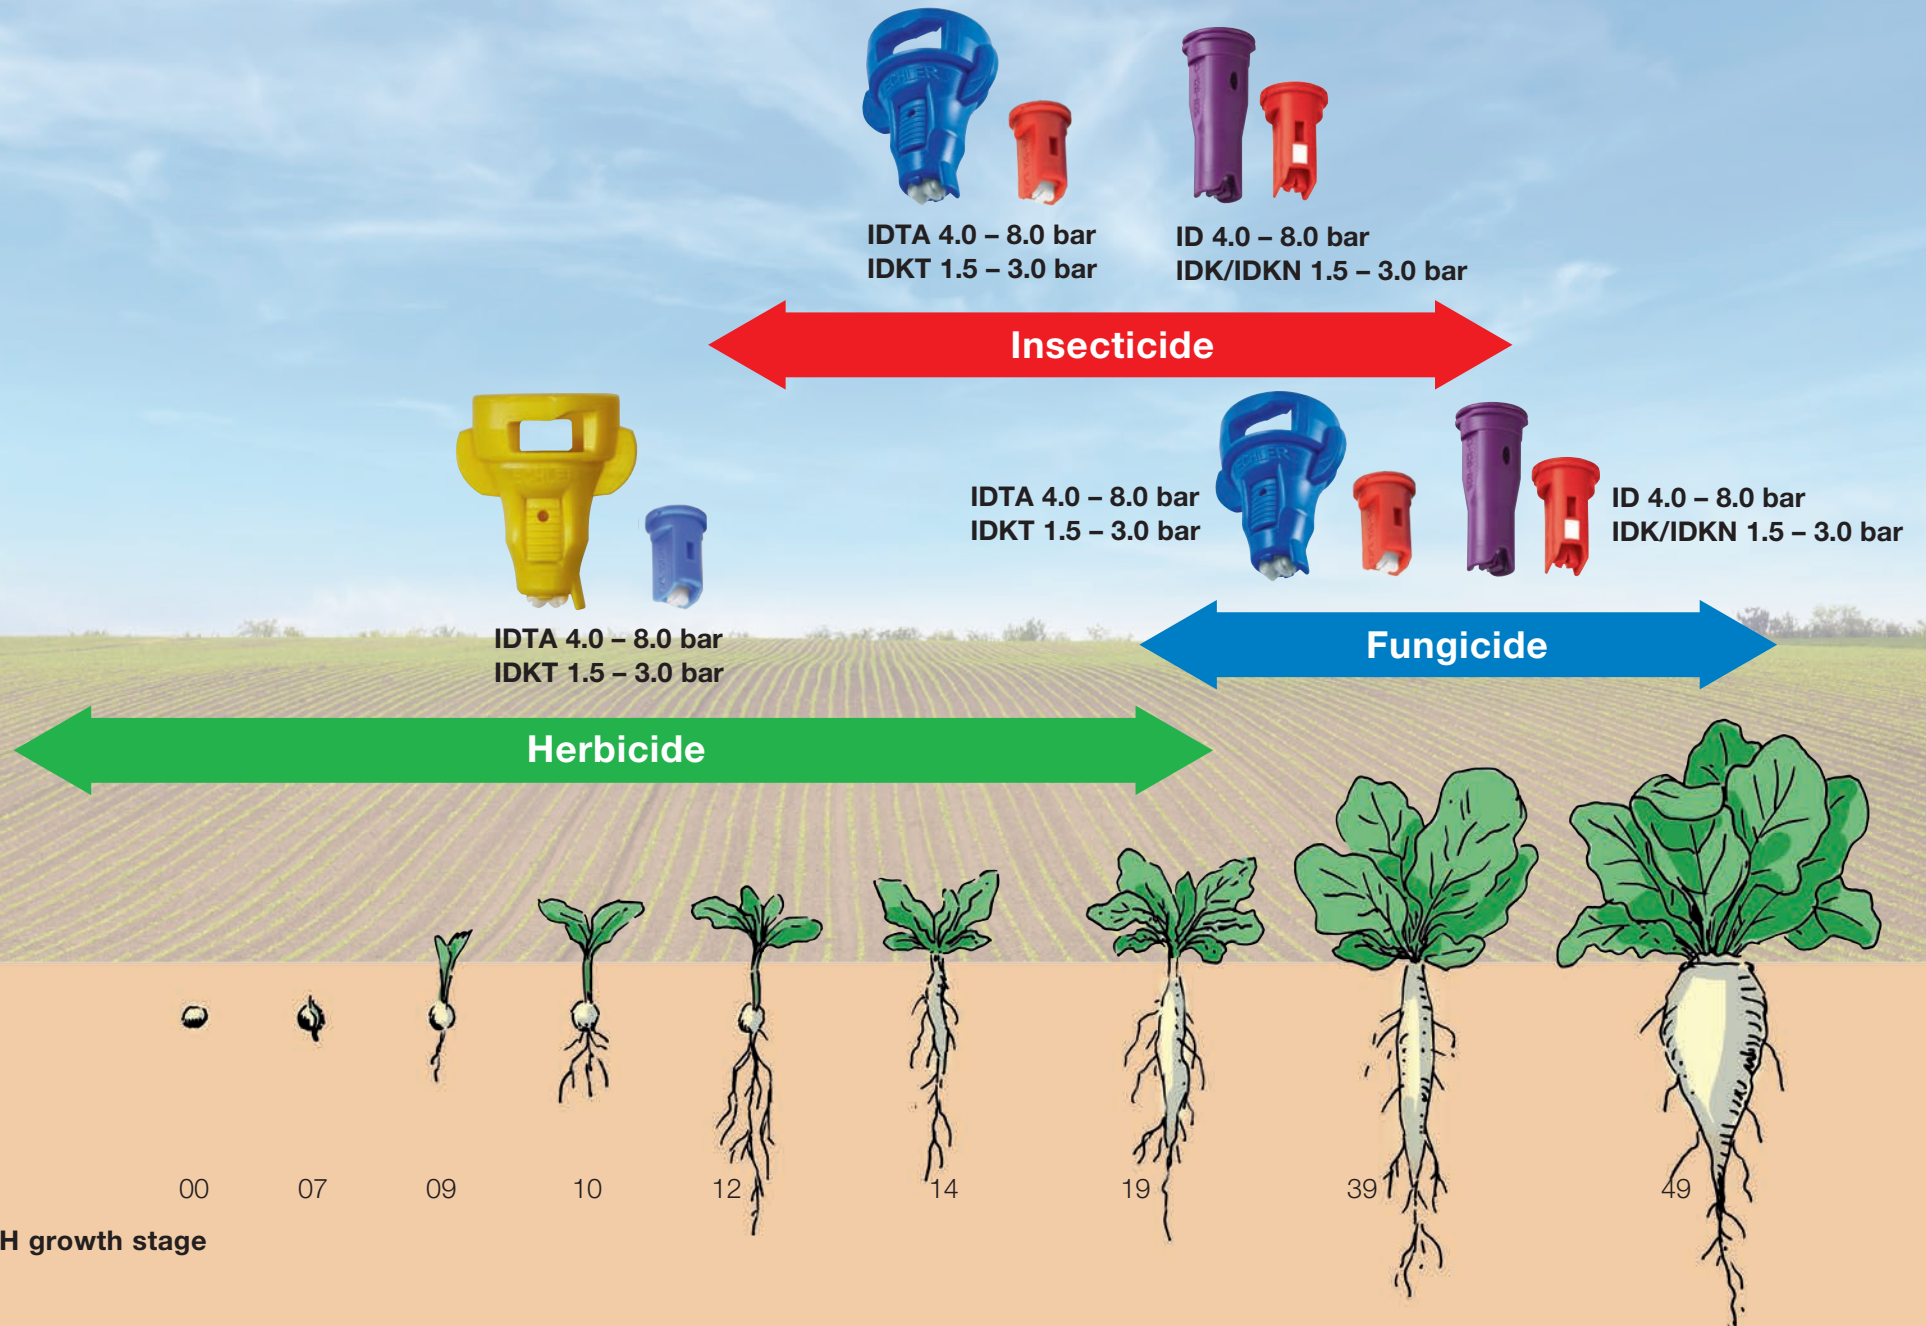

# Nozzle recommendation in sugar beet

Pesticide application

ENGINEERING  
YOUR SPRAY SOLUTION

# Nozzle recommendation in sugar beet

Liquid fertilizer UAN

ENGINEERING  
YOUR SPRAY SOLUTION