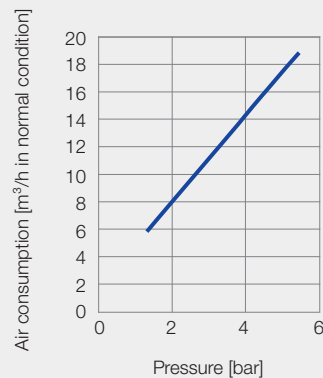

### Cost savings and noise reduction

Cost savings

Noise reduction

### Technical data

Code	G	Dimensions [mm]				Weight [g]
		L <sub>1</sub>	L <sub>2</sub>	Ø D	Hex	
AA	1/8 BSPP	43.5	8.0	8.0	12	12.0
BA	1/8 NPT	44.0	6.7	8.0	12	12.0
HG	M12 x 1.25	43.5	8.0	8.0	17	20.0

Ordering no.				
Type	Mat. no.	Code		
	Brass, POM	1/8 BSPP	1/8 NPT	M12 x 1.25
600.388.30	●	AA	BA	HG