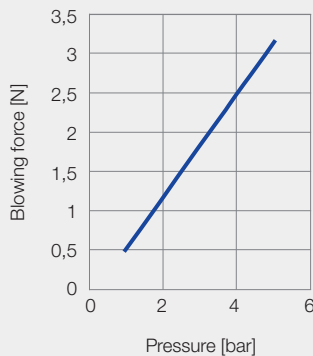

### Technical data

Code	G	Dimensions [mm]				Weight [g]
		L <sub>1</sub>	L <sub>2</sub>	Ø D	Hex	
AA	1/8 BSPP	43.5	8.0	8.0	12	12.0
BA	1/8 NPT	44.0	6.7	8.0	12	12.0
HG	M12 x 1.25	43.5	8.0	8.0	17	20.0

Ordering no.				
Type	Mat. no.	Code		
	Brass, POM	1/8 BSPP	1/8 NPT	M12 x 1.25
600.388.30	●	AA	BA	HG