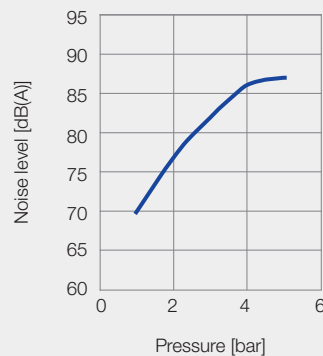

### Technical data

Code	G	Dimensions [mm]				Weight [g]
		L <sub>1</sub>	L <sub>2</sub>	Ø D	Hex	
AA	1/8 BSPP	43.5	8.0	8.0	12	12.0
BA	1/8 NPT	44.0	6.7	8.0	12	12.0
HG	M12 x 1.25	43.5	8.0	8.0	17	20.0

Ordering no.				
Type	Mat. no.	Code		
	Brass, POM	1/8 BSPP	1/8 NPT	M12 x 1.25
600.388.30	●	AA	BA	HG