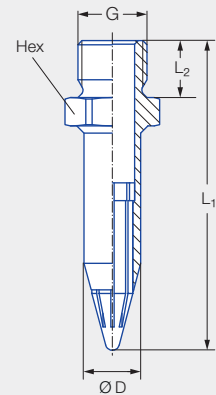

Mini multi-channel round jet nozzles for air

Series 600.388.30

Features:

- Powerful, punctiform air stream for large distances
- Compact design
- Low noise level
- Reduced air consumption
- Particularly suitable for difficult-to-reach locations

Applications:

- Targeted blowing off and blowing out (e.g. in connection with a compressed air gun)

Series 600.388.30

Cost savings and noise reduction

Cost savings

Noise reduction